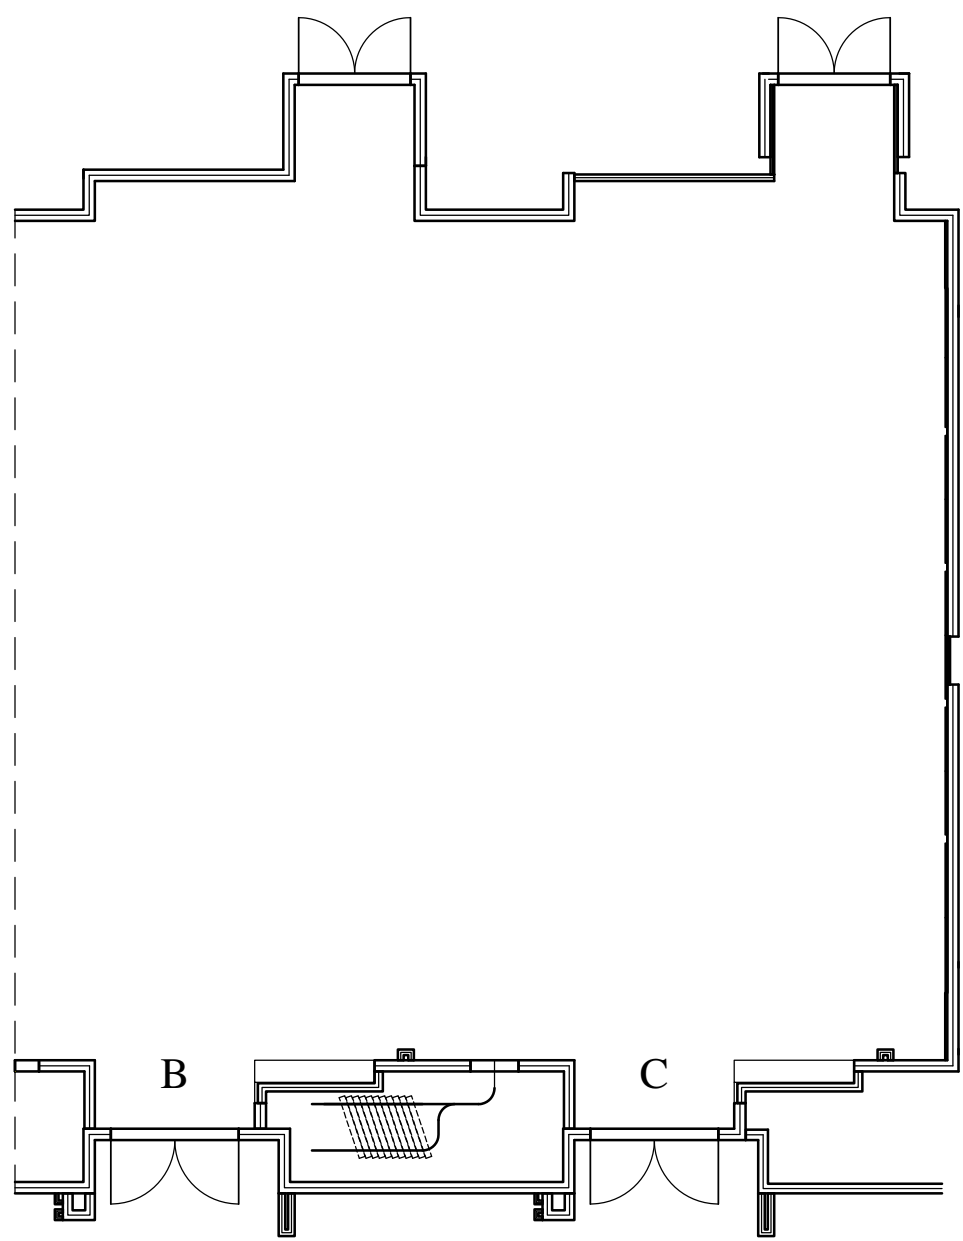

106 BC

<Event>

<Dates>

<Times>

Equipment List

***** SET-UP *****

*
*

SET NOTES

<Set Notes>

GENERAL NOTES

- * Ceiling Height 18'
- * Dimensions 58' W x 52' D
- * Total Sq Ft 3,300

As of: <As of Date> REV: <Rev#> Scale: 1" = 12'

Lobby Side