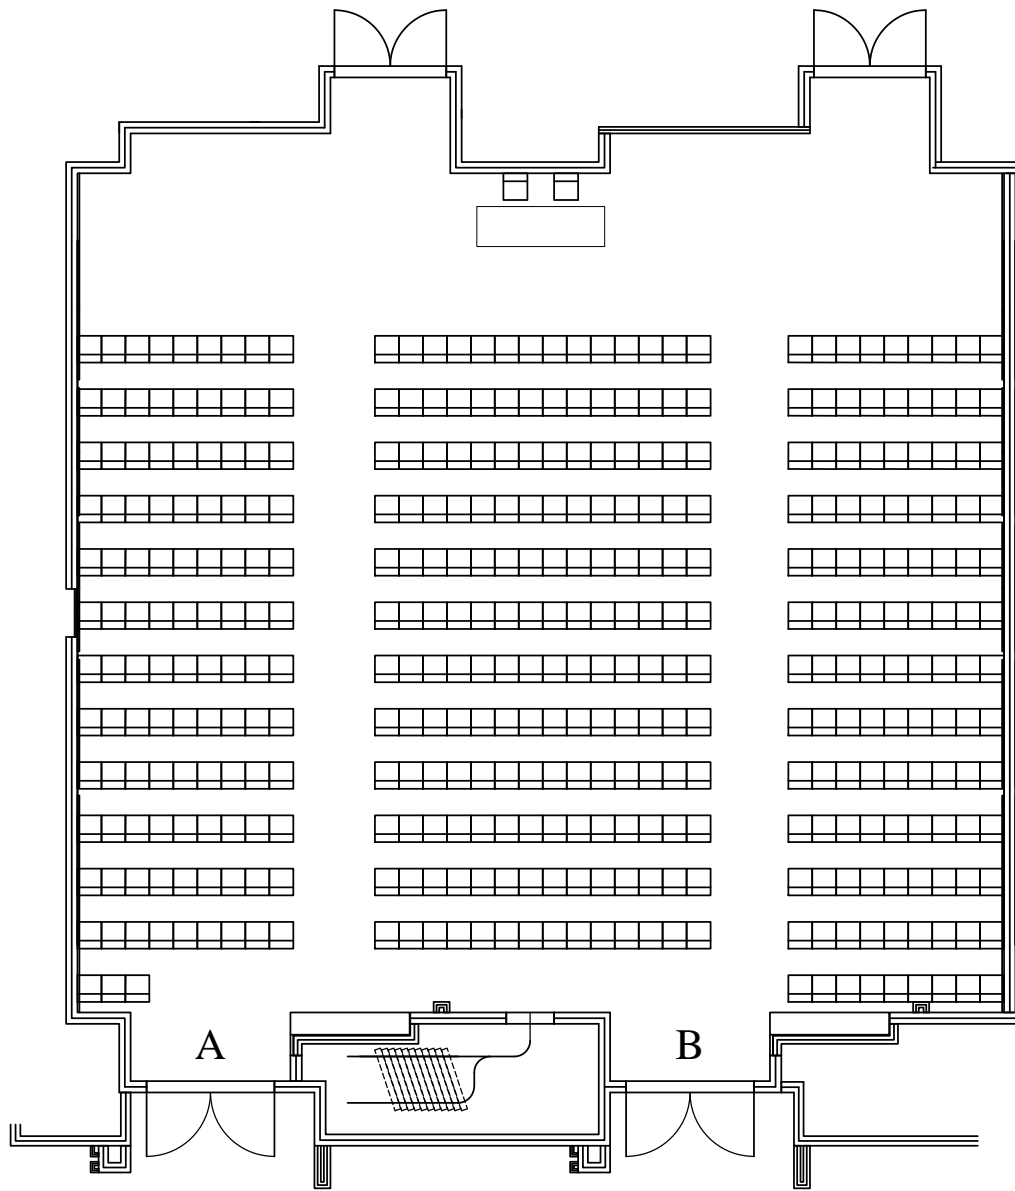

102 Combined

<Event>

<Dates>

<Times>

Equipment List

***** SET-UP *****

*
*

Lobby Side 396 Chairs

SET NOTES

<Set Notes>

GENERAL NOTES

- * Ceiling Height 18'
- * Dimensions 57' W x 52' D
- * Total Sq Ft 3,250
- *
- *
- *

As of: <As of Date> REV: <Rev#> Scale: 1" = 12'