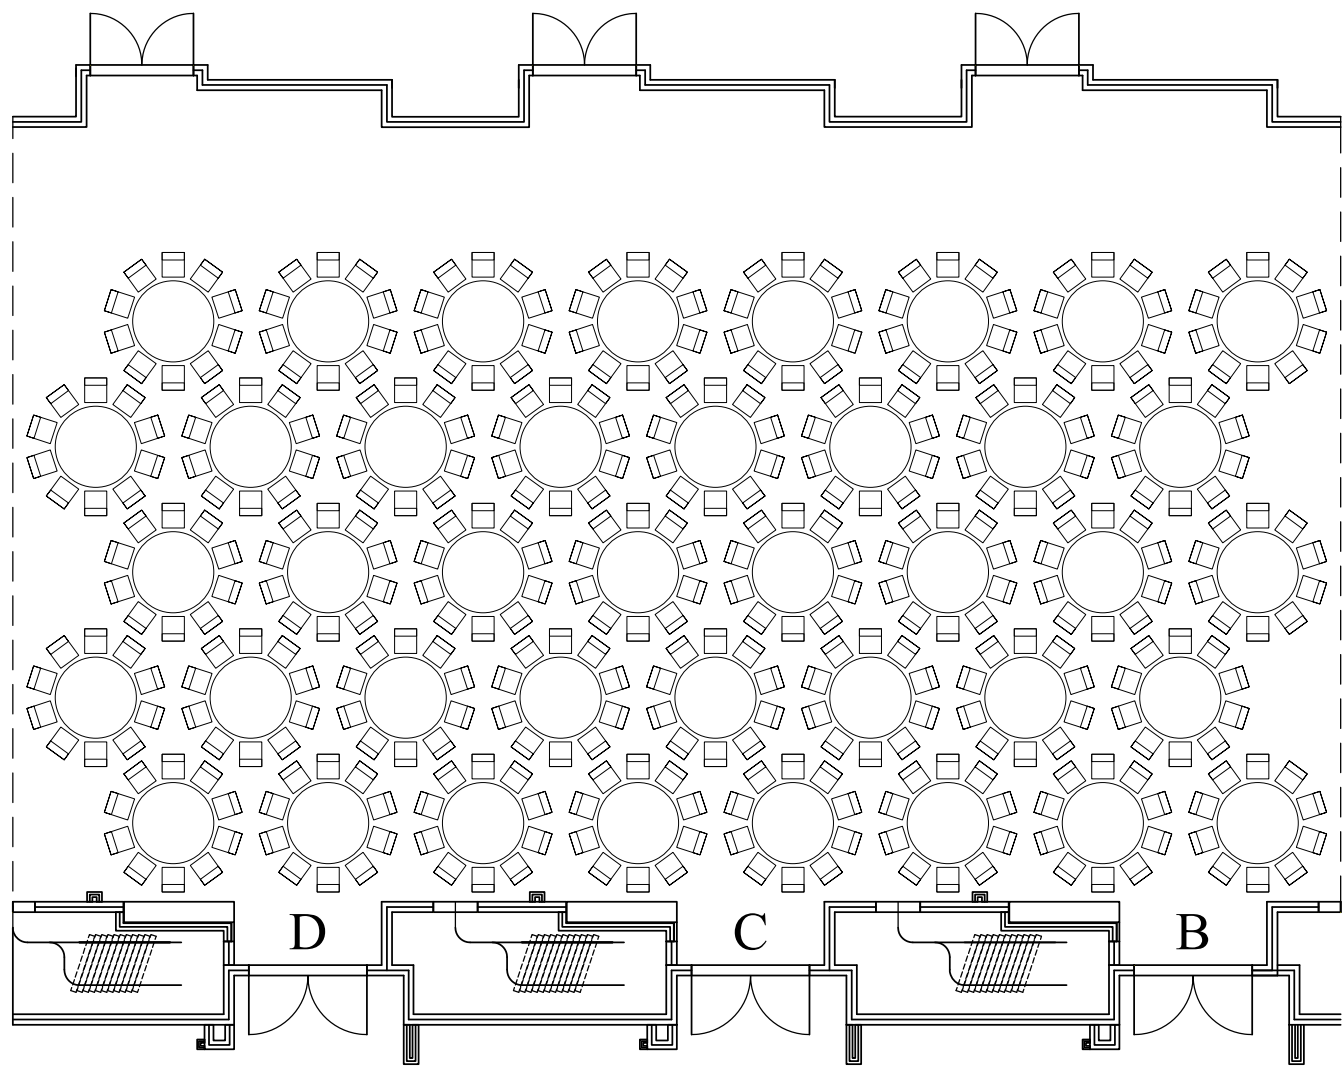

101 - BCD

<Event>

<Dates>

<Times>

Equipment List

***** SET-UP *****

*
*

Lobby Side

40 Tables - 400 Chairs

SET NOTES

<Set Notes>

GENERAL NOTES

- * Ceiling Height 18'
- * Dimensions 90' W x 52' D
- * Total Sq Ft 4,950

As of: <As of Date> REV: <Rev#> Scale: 1" = 13'